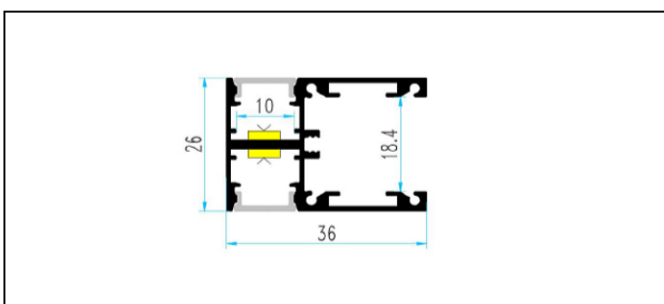

ST-26KM

ST-TJ01

ST-TJ02

ST-TJ03

LED double side wall light profile

ST-3626

ST-8543

LED plastic construction profile