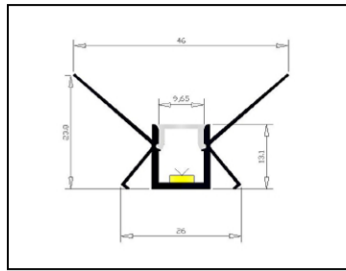

LED plastic construction profile

ST-4623

LED side light profile

Light and color effects to solve your scene needs