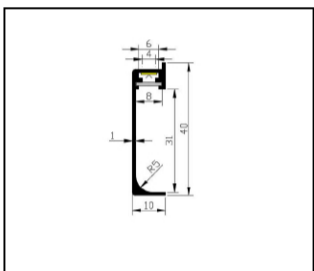

LED tube profile

ST-202-4

ST-R30

LED skirting ling profile

ST-09KM

ST-10KM

ST-23KM

ST-21KM