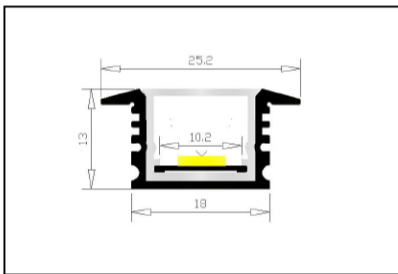

LED waterproof/wardrobe profile

ST-1813-3

LED step profile

LED tube profile