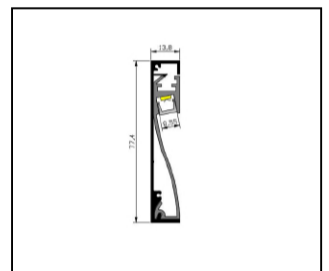

LED tube profile

ST-202-4

ST-R30

LED skirting ling profile

ST-09KM

ST-10KM

ST-23KM

ST-21KM