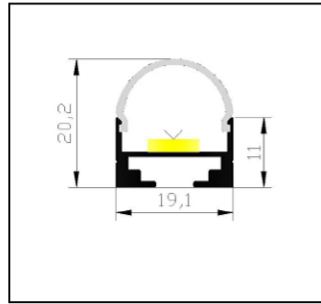

ST-5450

LED profile for glass/plank

ST-KB02

ST-KB03

ST-KB04

LED profile

ST-1715-3

ST-20KM