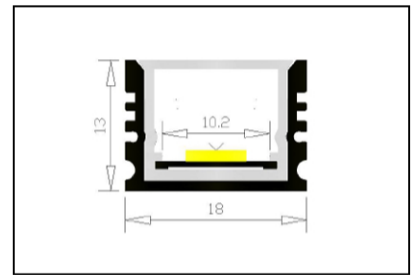

LED waterproof/wardrobe profile

ST-1813-2

LED step profile

LED tube profile