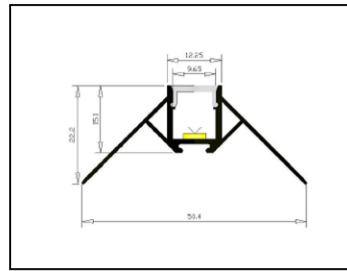

LED plastic construction profile

ST-5022

LED side light profile

Light and color effects to solve your scene needs