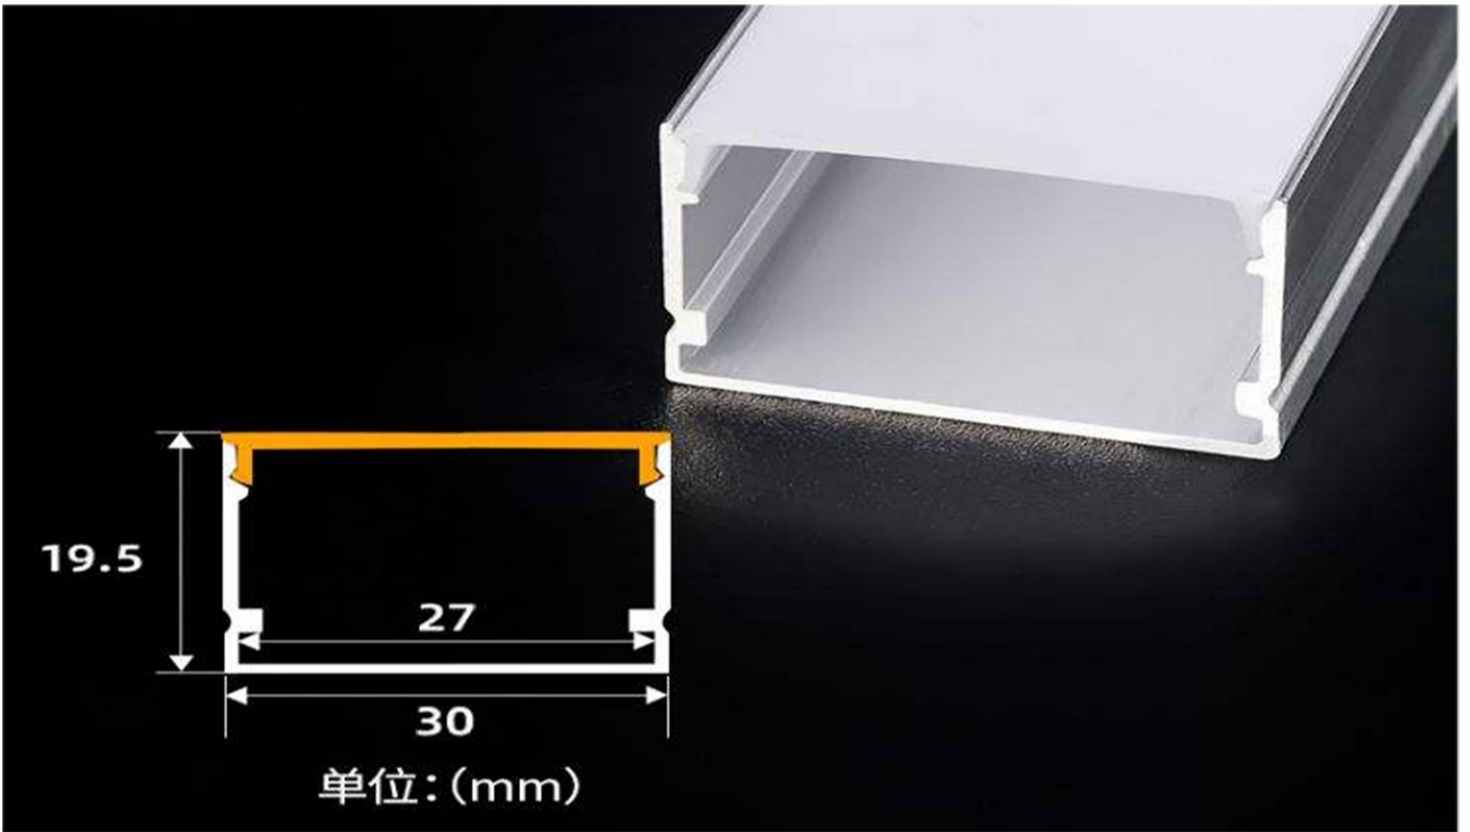

LED tube profile

ST-202-4

ST-R30

LED skirting ling profile

ST-09KM

ST-10KM

ST-23KM

ST-21KM