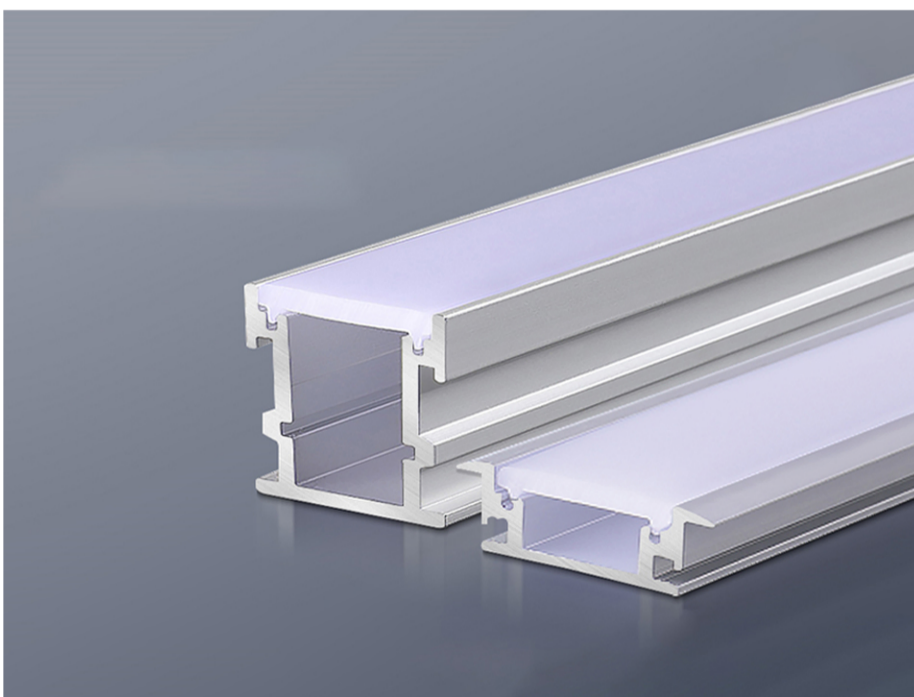

ST-26KM

ST-TJ01

ST-TJ02

ST-TJ03

LED double side wall light profile

ST-3626

ST-8543

LED plastic construction profile