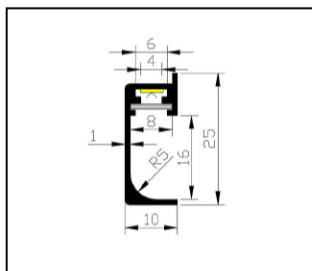

LED tube profile

ST-202-4

ST-R30

LED skirting ling profile

ST-09KM

ST-10KM

ST-23KM

ST-21KM