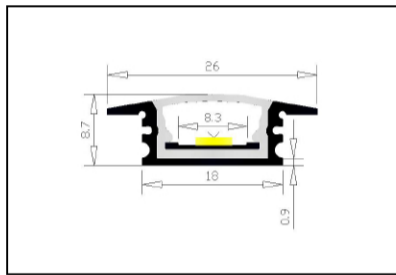

ST-3028

ST-3052

ST-5050-1

ST-5070-1

ST-5075-2

ST-5075-3

LED waterproof/wardrobe profile

ST-1809-1