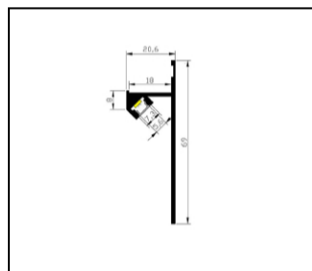

LED tube profile

ST-202-4

ST-R30

LED skirting ling profile

ST-09KM

ST-10KM

ST-23KM

ST-21KM