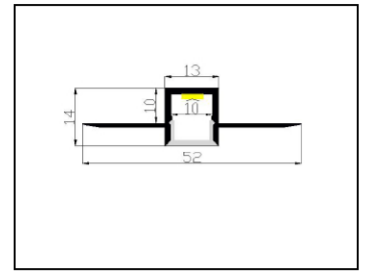

LED plastic construction profile

ST-5213

LED side light profile

Light and color effects to solve your scene needs