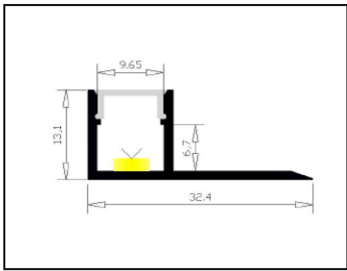

ST-26KM

ST-TJ01

ST-TJ02

ST-TJ03

LED double side wall light profile

ST-3626

ST-8543

LED plastic construction profile