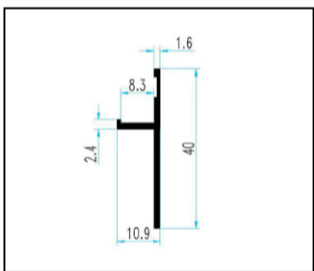

LED tube profile

ST-202-4

ST-R30

LED skirting ling profile

ST-09KM

ST-10KM

ST-23KM

ST-21KM