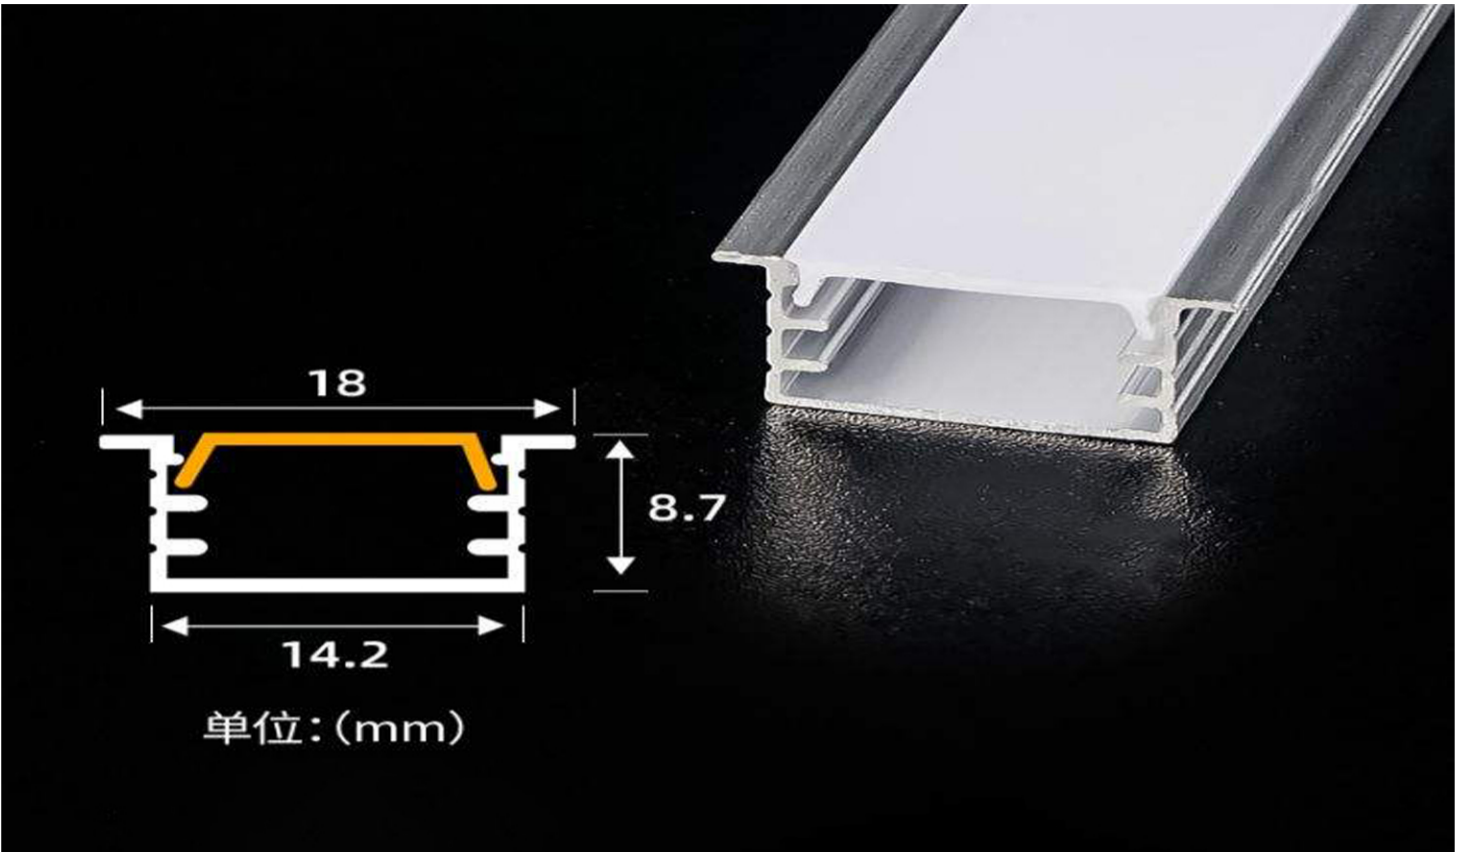

ST-3028

ST-3052

ST-5050-1

ST-5070-1

ST-5075-2

ST-5075-3

LED waterproof/wardrobe profile

ST-1809-1