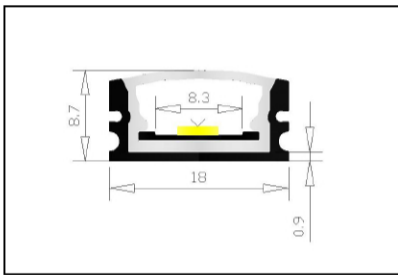

ST-3028

ST-3052

ST-5050-1

ST-5070-1

ST-5075-2

ST-5075-3

LED waterproof/wardrobe profile

ST-1809-1