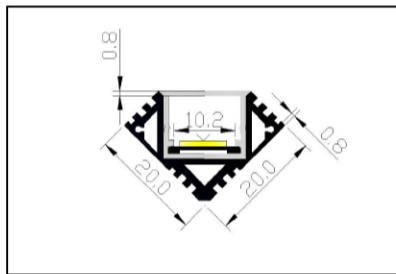

LED waterproof/wardrobe profile

ST-2020-3

LED step profile

LED tube profile